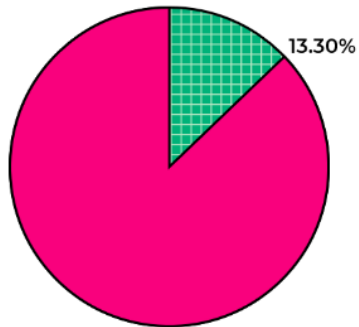

Time spent

Indexed to 1 hour

● % exposed- non-advertising content ● % exposed- advertising content

BVOD

YouTube

Social