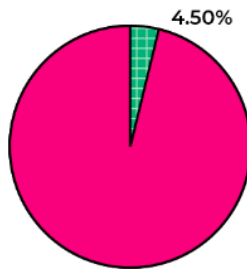

Time spent

Indexed to 1 hour

● % exposed- non-advertising content ● % exposed- advertising content

BVOD

YouTube

Social